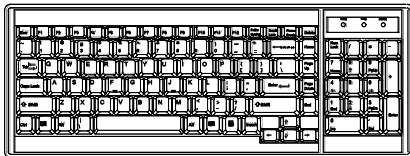

Diagrams (mm)

Keyboard Mouse Cable

- **EKC-3** (for PS/2 KB / MS)
- 6 feet Combo keyboard mouse cable (alternative)
- USB or PS/2, server end
- DB15 (Combo KB & MS), console port

• Dimensions

Product : 441.6 x 400 x 44 mm / 17.4 x 15.7 x 1.73 inch
 Packing : 582 x 500 x 100 mm / 22.9 x 19.7 x 3.9 inch

• Weight

Net : 8.6 kgs / 18.9 lbs
 Gross : 10.1 kgs / 22.2 lbs

- **Casing Color** : Black (RAL 9005)

Standard Keyboard

keyboard integrated with trackball

Supporting layouts

America