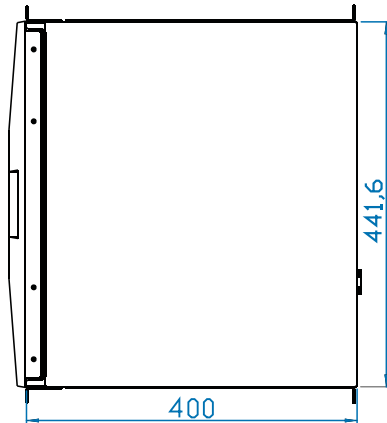

RK-2D

Drawer Features & Benefits

- ▶ Short depth design of 400mm (15.7") only
- ▶ 104-key keyboard with trackball
- ▶ Light weight & low shipping cost
- ▶ Enhanced aesthetics with molded front handle and two point lock
- ▶ USB interface for keyboard drawer

Diagrams (mm)

Keyboard Mouse Cable

- **EKC-3** (for PS/2 KB / MS)
- 6 feet Combo keyboard mouse cable (alternative)
- USB or PS/2, server end
- DB15 (Combo KB & MS), console port

• Dimensions

Product : 441.6 x 400 x 44 mm / 17.4 x 15.7 x 1.73 inch
 Packing : 582 x 500 x 100 mm / 22.9 x 19.7 x 3.9 inch

• Weight

Net : 8.6 kgs / 18.9 lbs
 Gross : 10.1 kgs / 22.2 lbs

- **Casing Color** : Black (RAL 9005)

Standard Keyboard

keyboard integrated with trackball

Supporting layouts

America