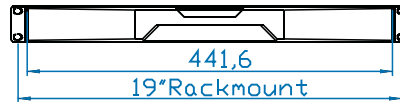

RK-2D

Drawer Features & Benefits

- ▶ Short depth design of 400mm (15.7") only
- ▶ 104-key keyboard with trackball
- ▶ Light weight & low shipping cost
- ▶ Enhanced aesthetics with molded front handle and two point lock
- ▶ USB interface for keyboard drawer

Diagrams (mm)

Keyboard Mouse Cable

- **EKC-3** (for PS/2 KB / MS)
- 6 feet Combo keyboard mouse cable (alternative)
- USB or PS/2, server end
- DB15 (Combo KB & MS), console port

• Dimensions

Product : 441.6 x 400 x 44 mm / 17.4 x 15.7 x 1.73 inch
 Packing : 582 x 500 x 100 mm / 22.9 x 19.7 x 3.9 inch