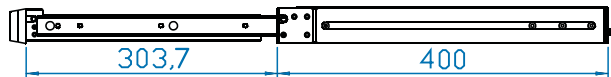

RK-2D

Drawer Features & Benefits

- ▶ Short depth design of 400mm (15.7") only
- ▶ 104-key keyboard with trackball
- ▶ Light weight & low shipping cost
- ▶ Enhanced aesthetics with molded front handle and two point lock
- ▶ USB interface for keyboard drawer

Diagrams (mm)

Keyboard Mouse Cable

- **EKC-3** (for PS/2 KB / MS)
- 6 feet Combo keyboard mouse cable (alternative)
- USB or PS/2, server end
- DB15 (Combo KB & MS), console port

• Dimensions

Product : 441.6 x 400 x 44 mm / 17.4 x 15.7 x 1.73 inch
 Packing : 582 x 500 x 100 mm / 22.9 x 19.7 x 3.9 inch