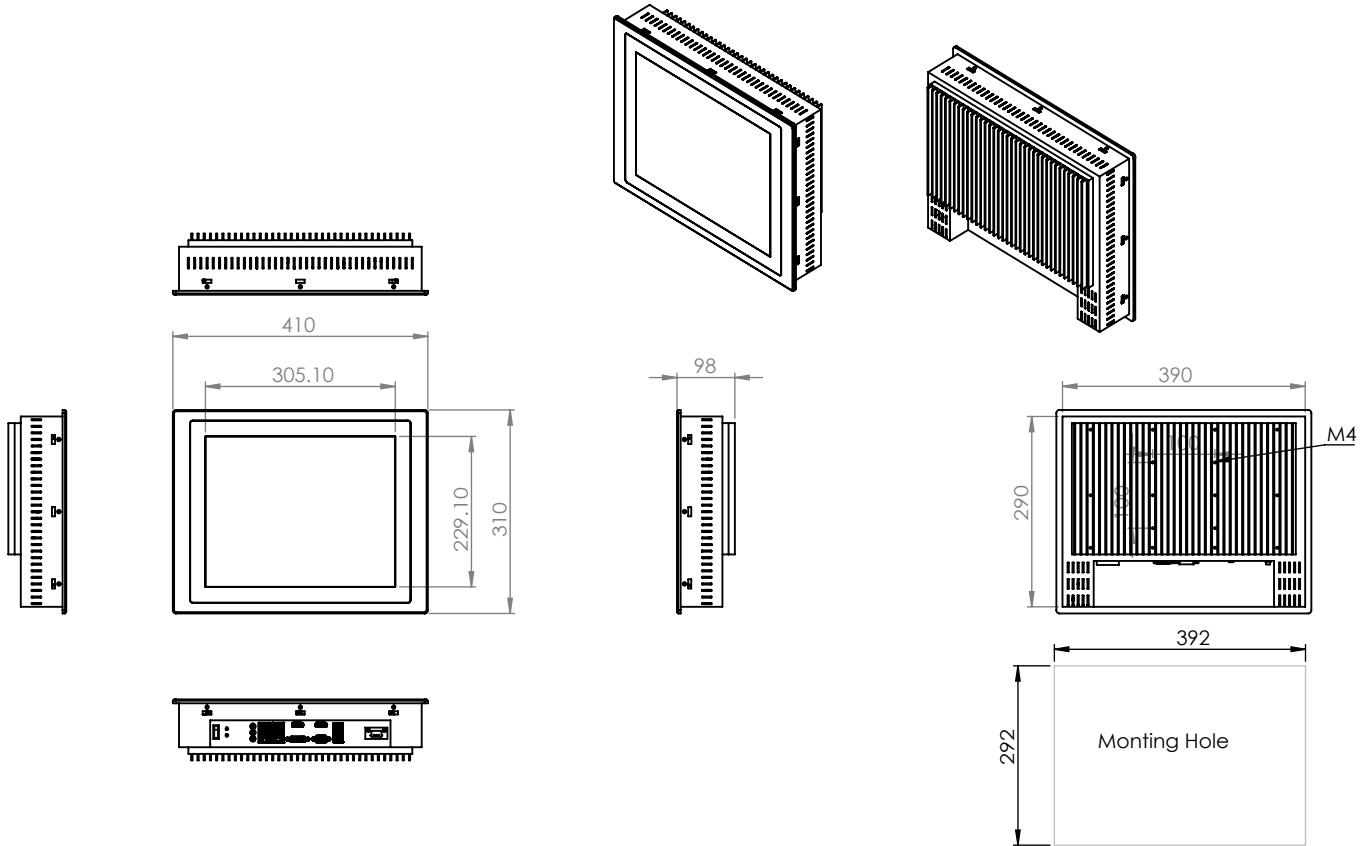

P1578C-MT

Fanless Panel PC for Core i3 / i7 CPU
Multi Touch 17" all in one Panel PC with Mini PCIe

Optional Accessories

PAC-P0120W 19V /120WAC/DC power adapter kit

Optional Configuration (CTOS* Kit)

WIFI-AT2350 Atheros AR9462 WiFi module w/ 20cm & 30cm internal wiring

ANT-D11 1 x WiFi Dual-band 2.4G/5G antenna

*CTOS means Configure-to-Order Service.