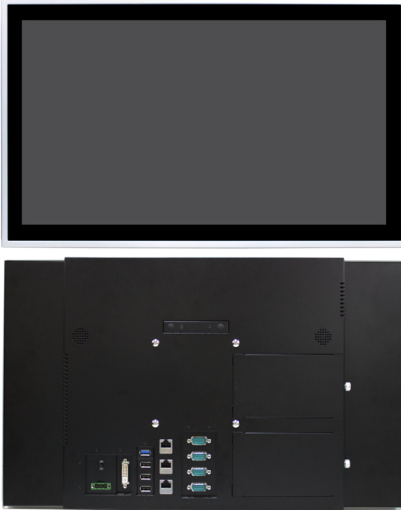

Fanless 18,5" Wide-Screen Industrial Panel PC with Intel® Celeron® Processor J1900

Features

- 18.5" 1366 x 768 LCD Display w/ LED Backlight
- Flat panel with projected capacitive touchscreen, 6 points Multi
- Front panel compliant with IP65
- Anti-scratch surface: 7H hardness
- Vertical I/O Design
- Easy Maintenance Design for CFast/HDD/SSD
- Serial Ports (RS-232/485), RS-485 w/ Auto-flow Control
- Mini PCIe expansion slot support
- Fanless cooling system
- Cable-less Design
- Low power consumption
- 2 x SMA Antenna Holes for Optional WiFi Function
- 9~36V Wide-Range DC Input

System	
CPU	Intel® J1900, Quad Core upto 2,0 GHz, 2MB Cache
Memory	4GB DDR3L SO-DIMM RAM module installed 1 x DDR3L SO-DIMM Socket, supporting 1066/1333 MHz SDRAM up to 8GB
LAN	2 x Intel® I210AT GbE controllers 1 x Intel® I210IT GbE controller
Watchdog Timer	1~255 levels reset
Storage	
1st Device	2 x outside-accessible 2.5" drive bay
2nd Device	1 x CFast slot (Optional)
Audio	
Speaker	2 x 2W speakers (optional)
LCD Display	
Size/Type	18.5" TFT LCD Panel
Max. Resolution	1366 x 768
Max. Colors	16.2M
Luminance	300 cd/m ²
Touch Screen	Projected capacitive touch panel, 6 points Multi
View Angle (U/D/R/L)	80°/80°/85°/85°
Power System	
Power Input	DC 9~36V
Power Consumption	max. 30W
Certification	
EMC / EMI	CE, FCC Class A
Expansion	
Expansion Bus	1 x Mini-card socket (Full Size)