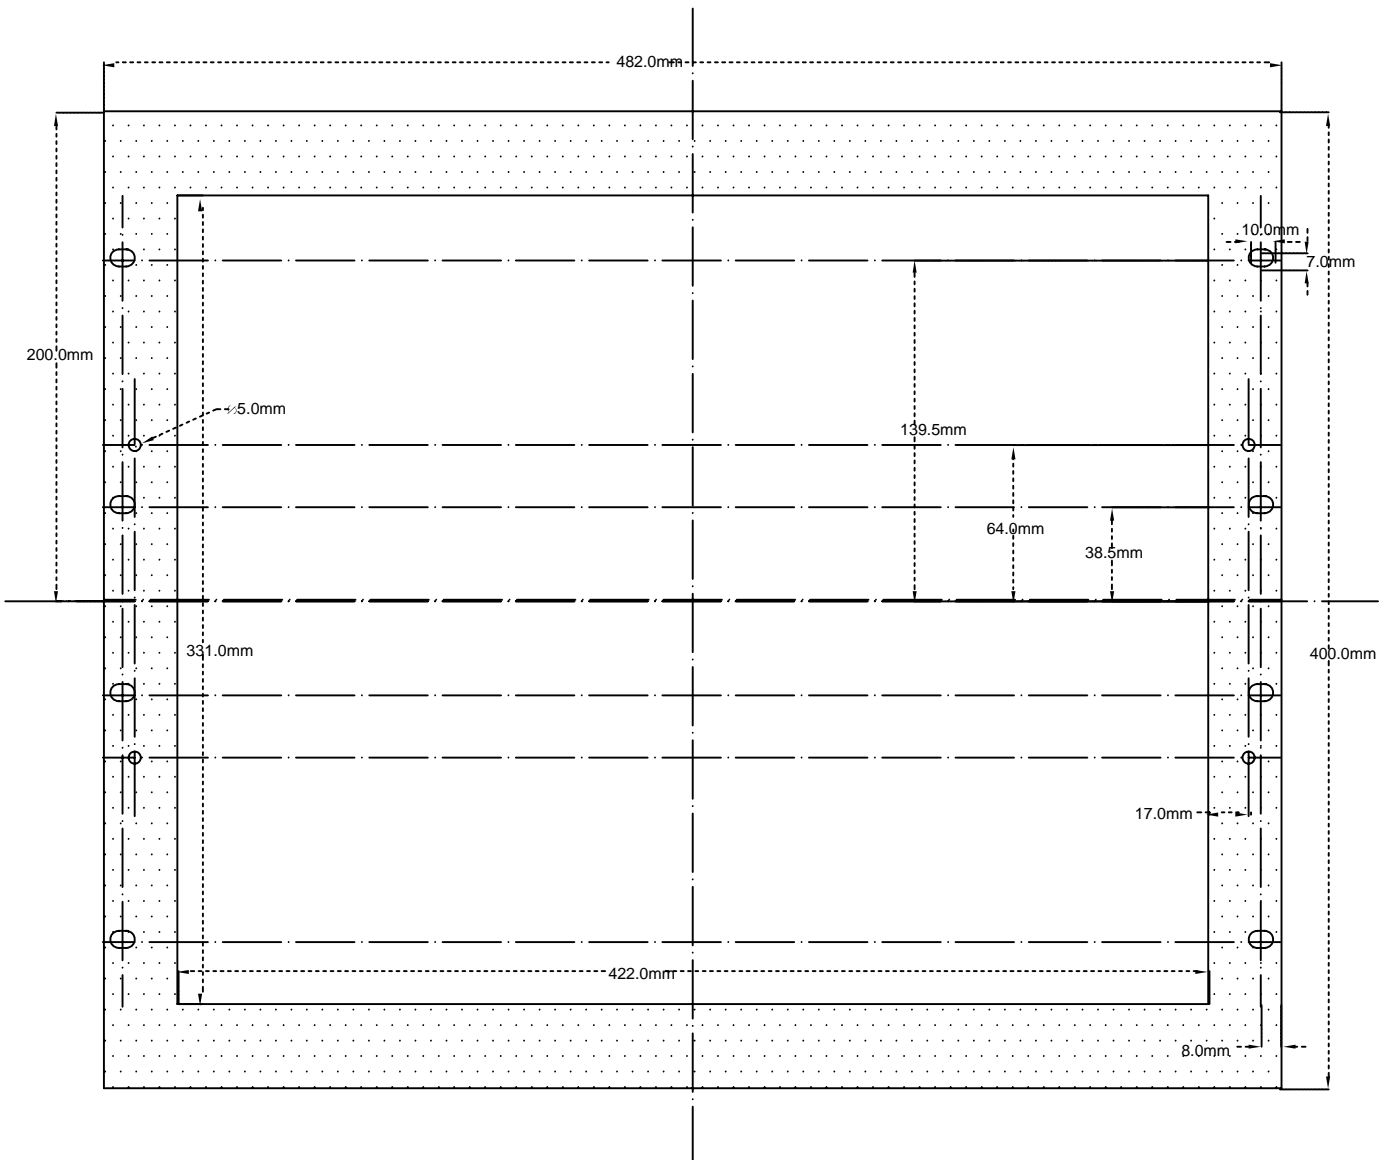

9U 19 inch rackmount frame

Robust industrial 9U 19 inch frame for rackmounting 17 inch Panel PC

Features

- meets 9U 19" rackmount standard
- works with every 17" 4:3 Alptech Panel PC
- 2 handles on the front for easy installation